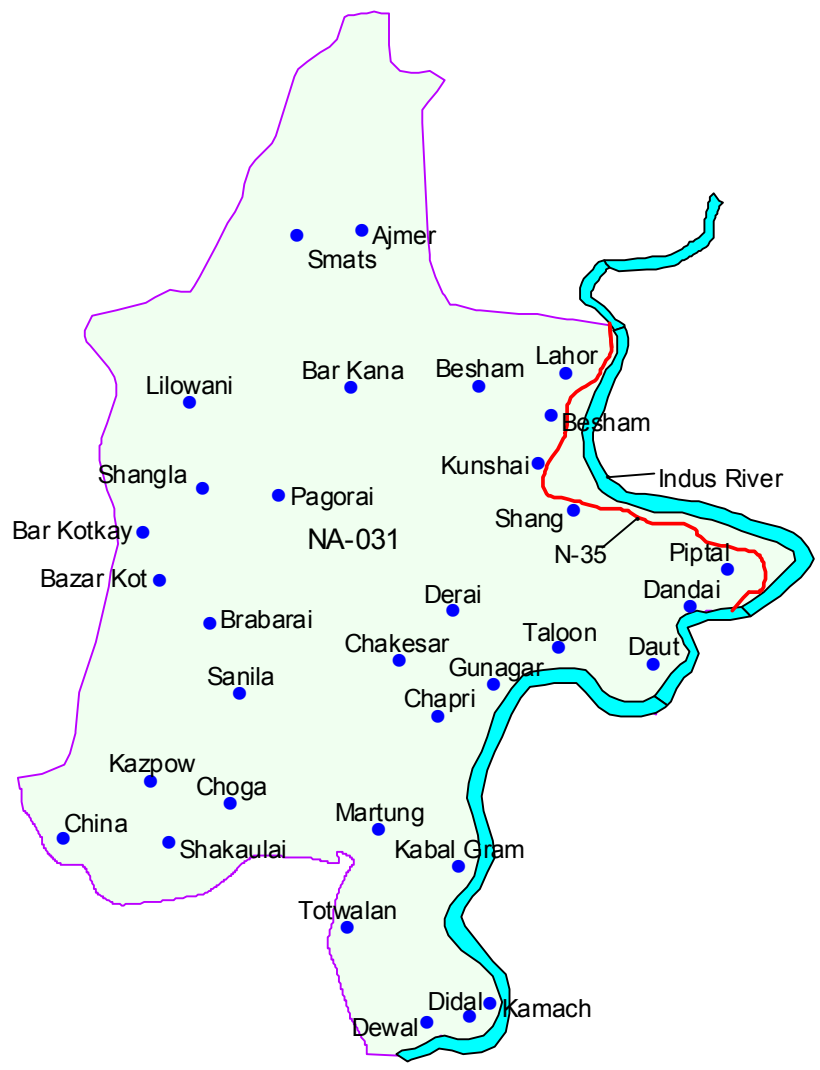

NA-31 Shanglapar District
 Shanglapar

Population : 434563
 Male : 124756
 Female : 100617
 Total : 225373

● Localities.shp
 ▲ Nha
 ■ River
 ■ Na-031

Copyrights © 2002 **ECIL** All Rights Reserved

4 0 4 8 Kilometers