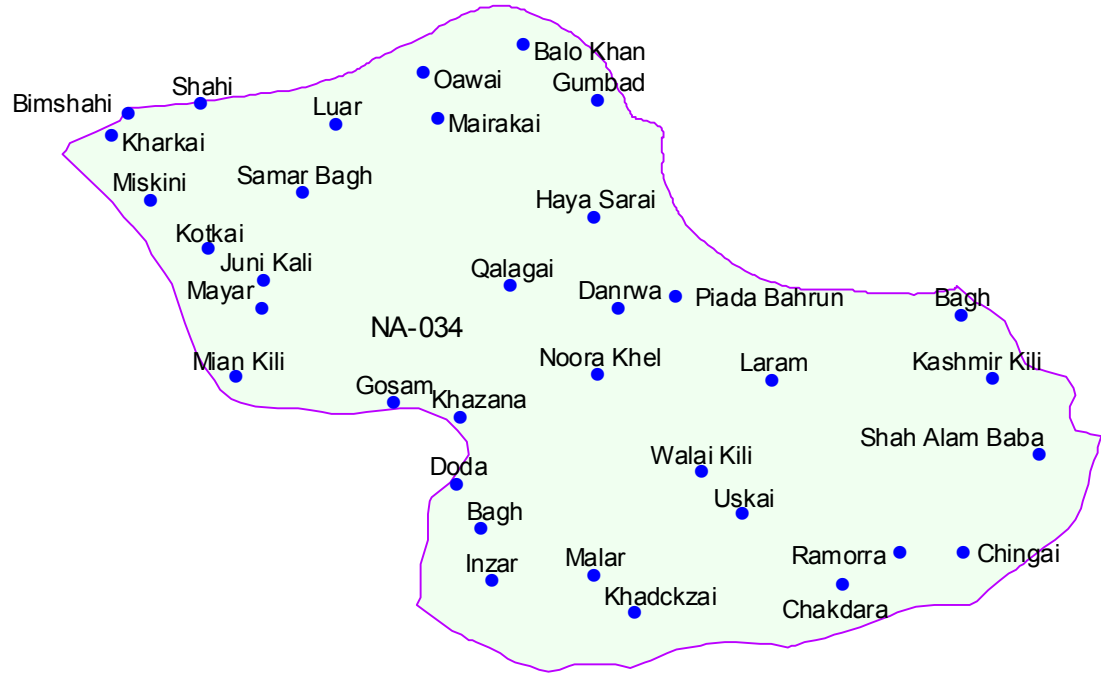

NA-34 Lower Dir District.
Lower Dir

Population : 717649
Male : 183990
Female : 143912
Total : 327902

● Localities
□ Na-034