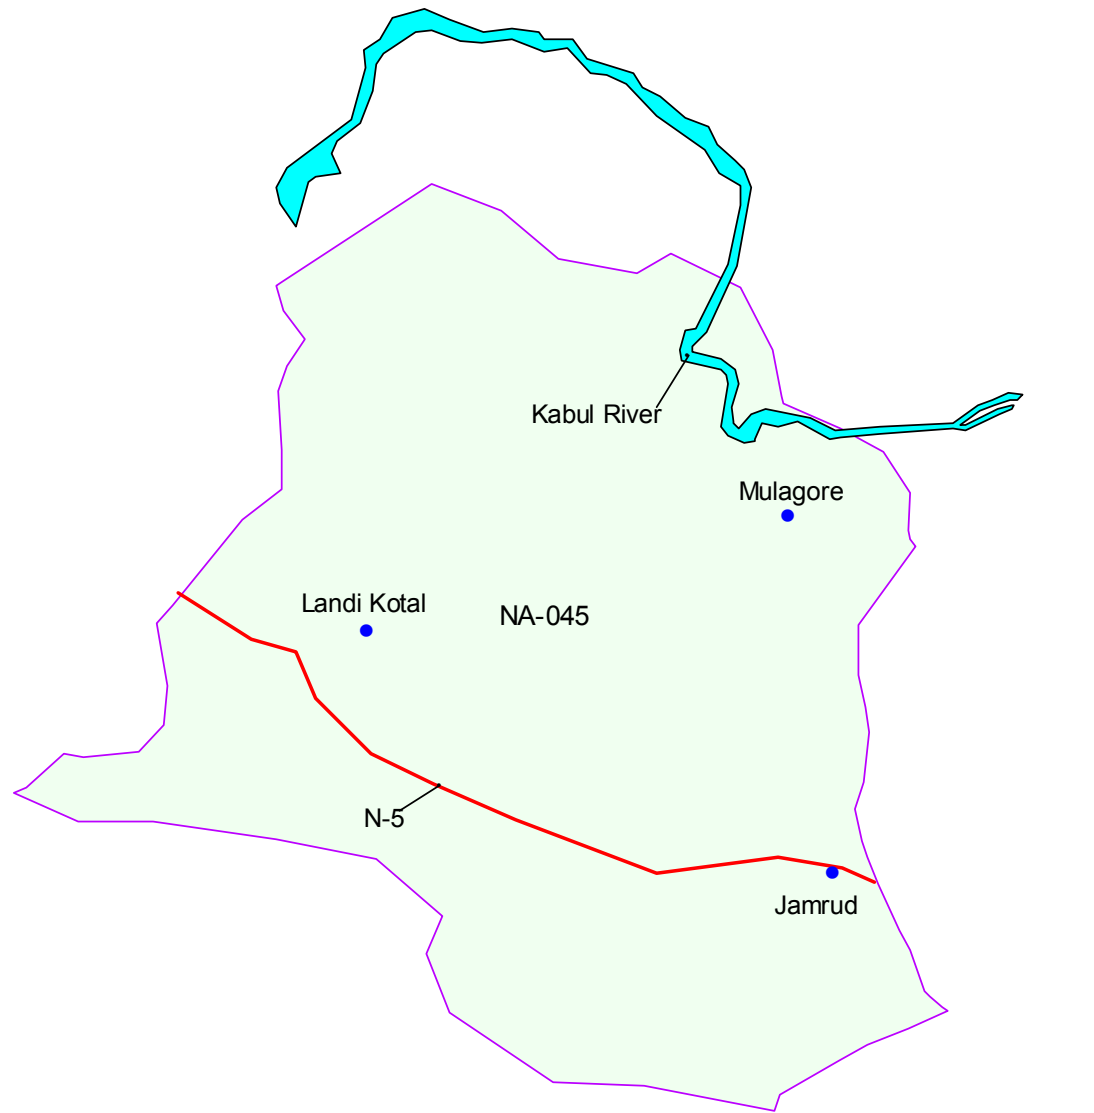

NA-45
Tribal Area-X

The following Tehsils of Khyber Agency;
a) Jamrud Tehsil
b) Landi Kotal Tehsil
c) Mulagore Tehsil

Population	:	262546
Male	:	62387
Female	:	28974
Total	:	93361

● Localities
▲ Nha
■ River
□ Na-045