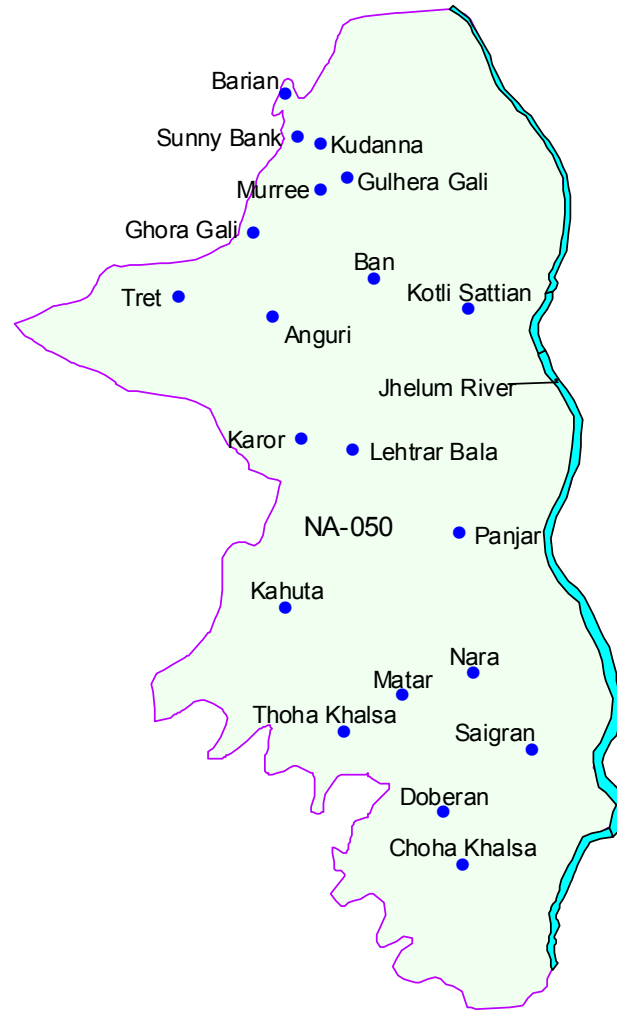

NA-50
Rawalpindi-I

- a) Murree Tehsil
- b) Kotli Sattian Tehsil
- c) Kahuta Tehsil excluding the Kallar Sydan Qanungo Halqa of Rawalpindi district.

Population	: 489887
Male	: 184875
Female	: 173943
Total	: 358818

- Localities
- ▬ River
- ▭ Na-050