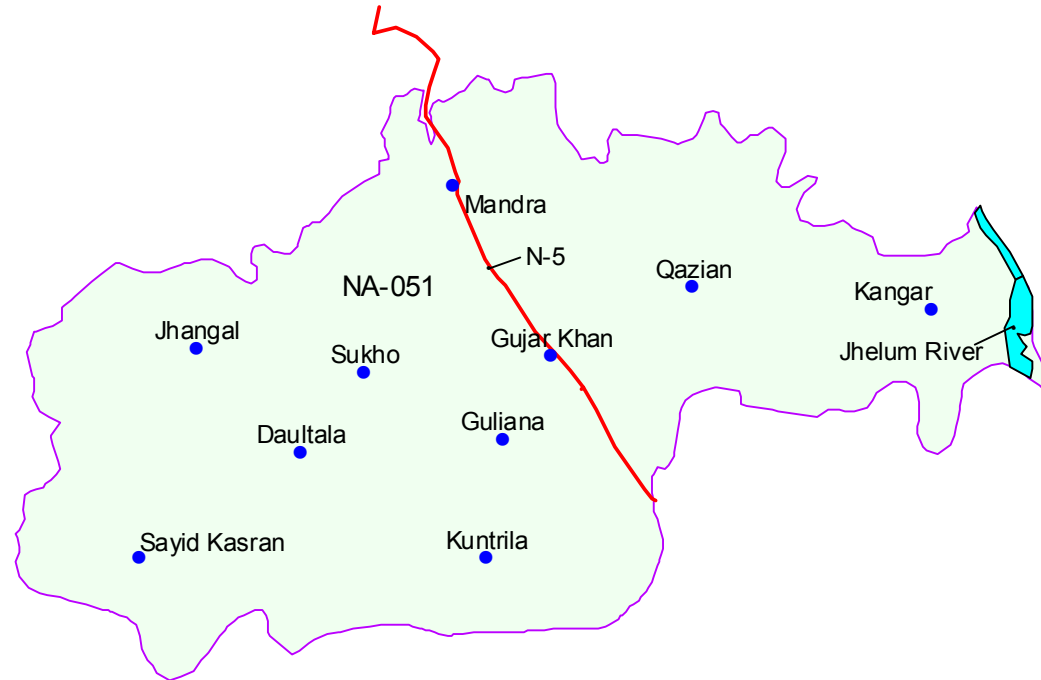

NA-51  
Rawalpindi-II

Gujar Khan Tehsil of Rawalpindi district.

Population	: 494010
Male	: 173781
Female	: 171579
Total	: 345360

- Localities
- ▲ Nha
- River
- Na-051

Copyrights © 2002 **ECIL** All Rights Reserved

4 0 4 8 Kilometers