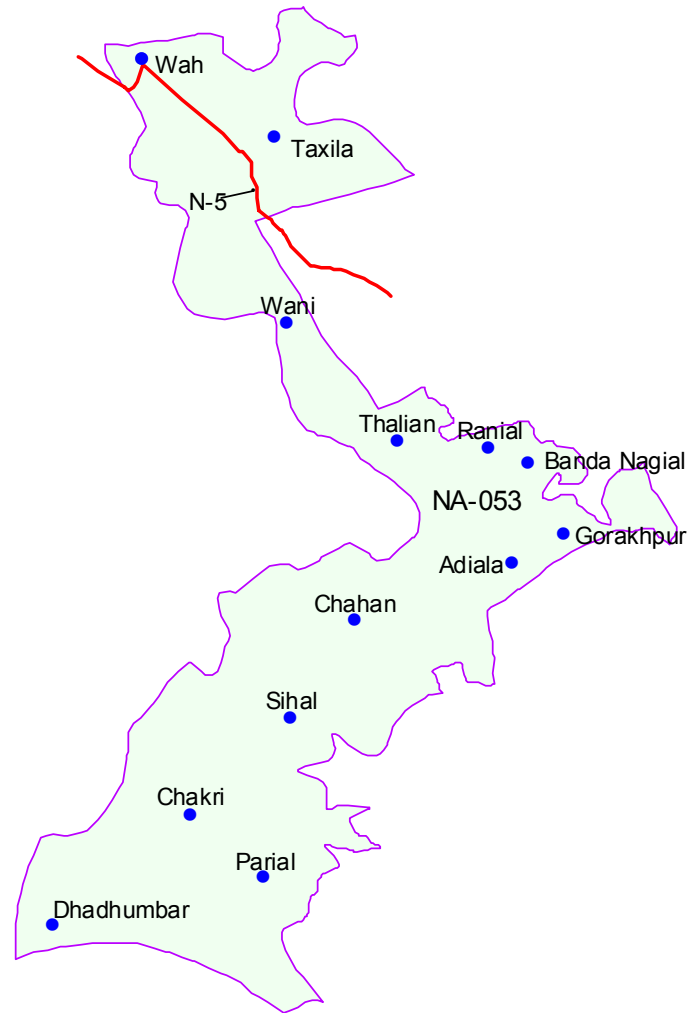

NA-53  
Rawalpindi-IV

- a) Taxila Tehsil; and
- b) The following Qanungo Halqas of Rawalpindi Tehsil:-

- i) Sihal
  - ii) Chakri
  - iii) Adyala
- of Rawalpindi district.

Population	: 484192
Male	: 152123
Female	: 138905
Total	: 291028

● Localities  
▲ Nha  
□ Na-053