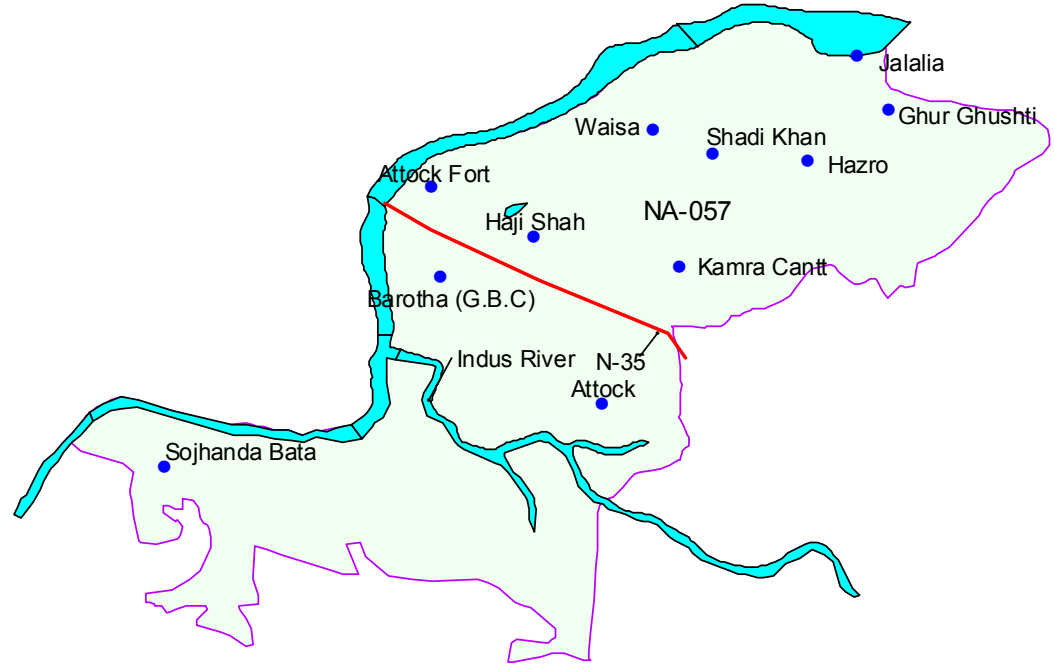

NA-57  
Attock-I

a) Attock Tehsil excluding the following areas:-  
(i) Sanjwal Cantt  
(ii) Burhan (Golra) Q.H.  
of Attock District.

Population	: 500770
Male	: 132769
Female	: 106175
Total	: 238944

● Localities  
Nha  
River  
Na-057

Copyrights © 2002 **ECIL** All Rights Reserved

4 0 4 8 Kilometers