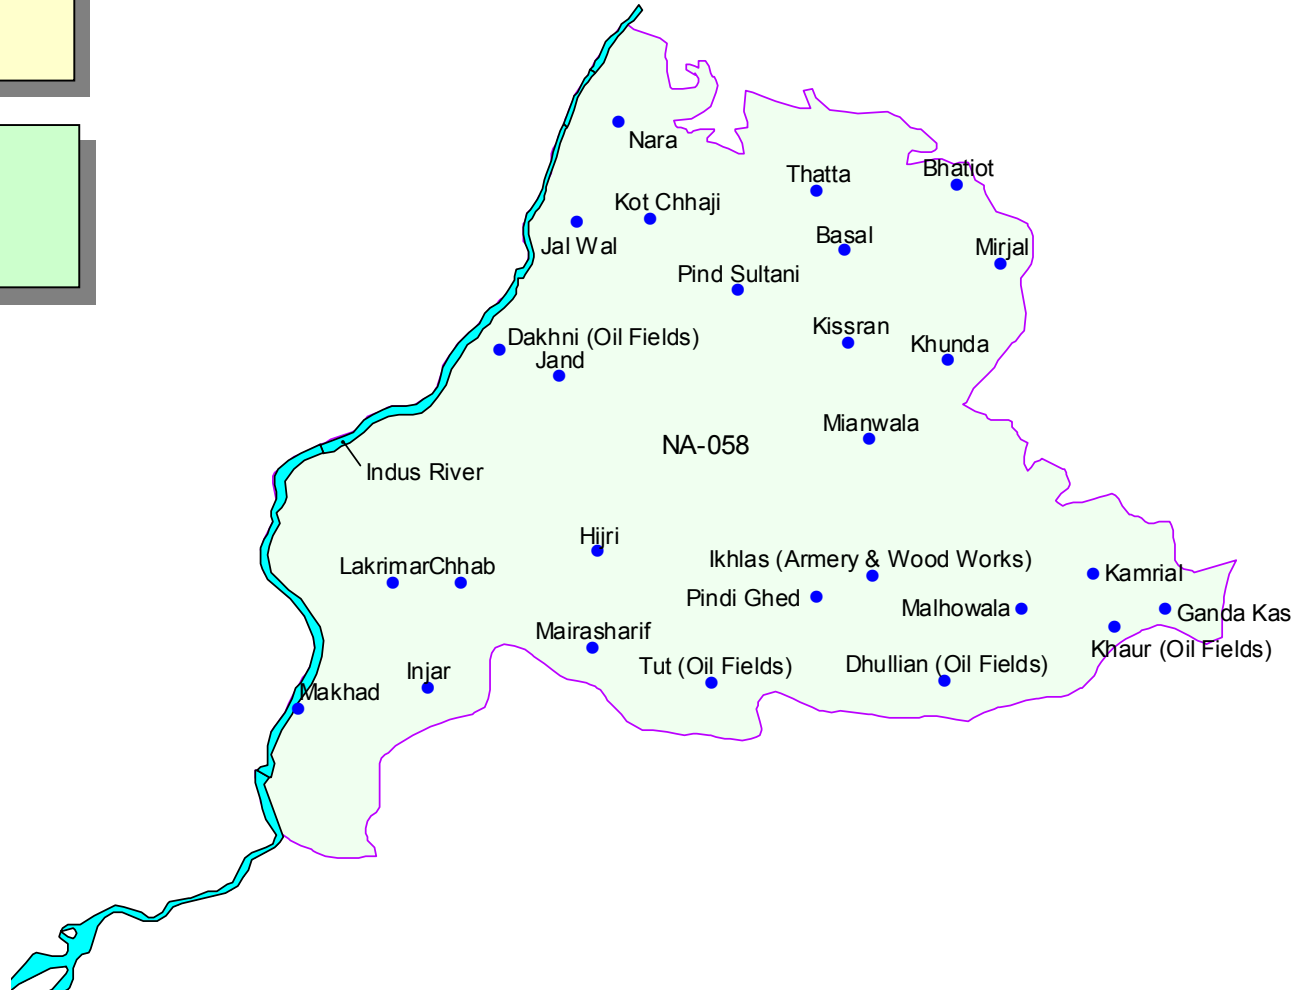

NA-58
Attock-II.

- a) Pindi Gheb Tehsil
 - b) Jand Tehsil
- of Attock District.

Population	: 424053
Male	: 139518
Female	: 134710
Total	: 274228

- Localities
- River
- Na-058

Copyrights © 2002 **ECIL** All Rights Reserved

4 0 4 8 Kilometers