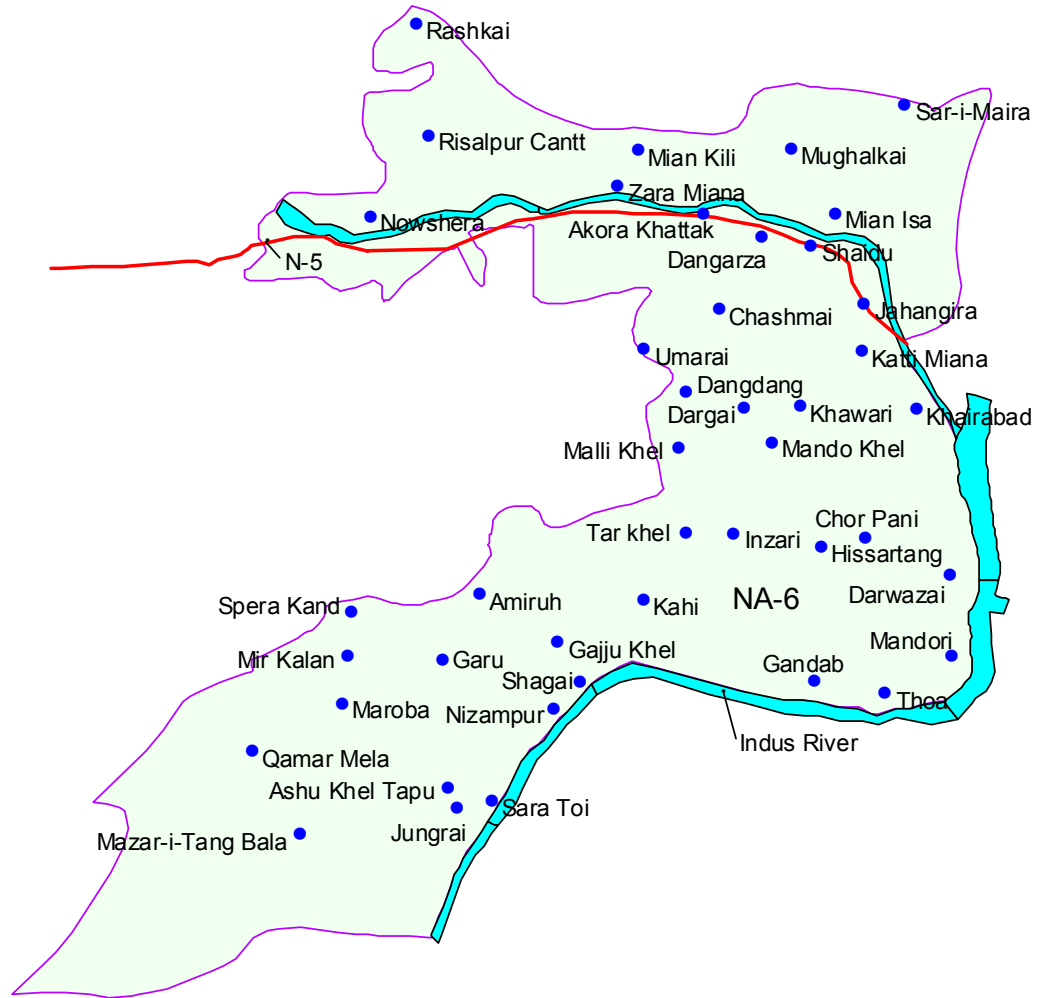

NA-6
Nowshera-II

- a) Nowshera Cantt.,
- b) Nowshera Kalan Municipal Committee,
- c) Risalpur Cantt.,
- d) Akora Khattak Town,
- e) Jhengira Municipal Committee,
- f) Khairabad Qanungo Halqa,
- g) The following Patwar Circles of Nowshera Qanungo Halqa:
 - i) Nowshera Kalan,
 - ii) Pir Sabak,
 - iii) Rashkai,
 - iv) Zarmiana,
 - v) Kandur,
 - vi) Industrial Area Iman Garh, of Nowshera District.

Population	: 435263
Male	: 108579
Female	: 86370
Total	: 194949

- Localities
- Naha
- River
- Na-006