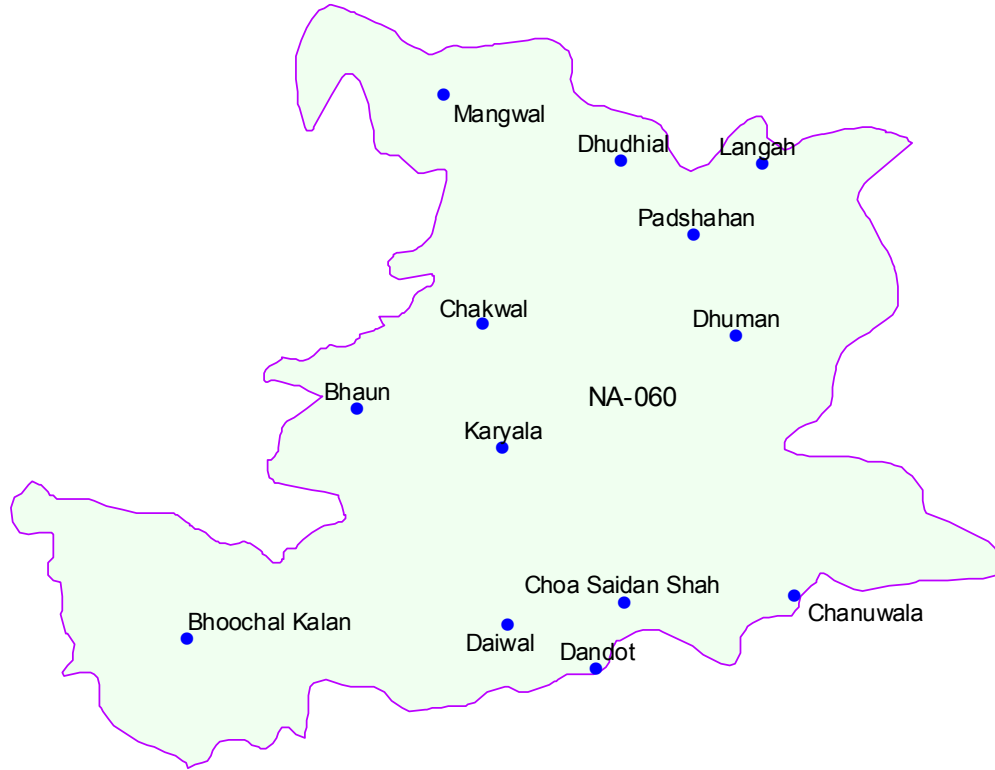

NA-60  
Chakwal-I

- a) Chakwal Municipality
- b) The following Qanungo Halqas of Chakwal tehsil:-
  - i) Chakwal-I
  - ii) Chakwal-II
  - iii) Mangwal
  - iv) Dhudhial
  - v) Khanpur
  - vi) Karyala
  - vii) Buchhal Kalan
- c) The following Patwar Circles of Kallar Kahar Qanungo Halqa:-
  - i) Khai
  - ii) Karooli
  - iii) Khadola
  - iv) Kherpur
  - v) Khokhar Bala
  - vi) Bhaun
- d) Choa Saidan Shah Tehsil
- e) Mureed Patwar Circle of Balkasar Qanungo Halqa of Chakwal tehsil. of Chakwal district.

Population	: 563389
Male	: 195196
Female	: 191730
Total	: 386926

● Localities  
□ Na-060

Copyrights © 2002 **ECIL** All Rights Reserved

4 0 4 8 Kilometers