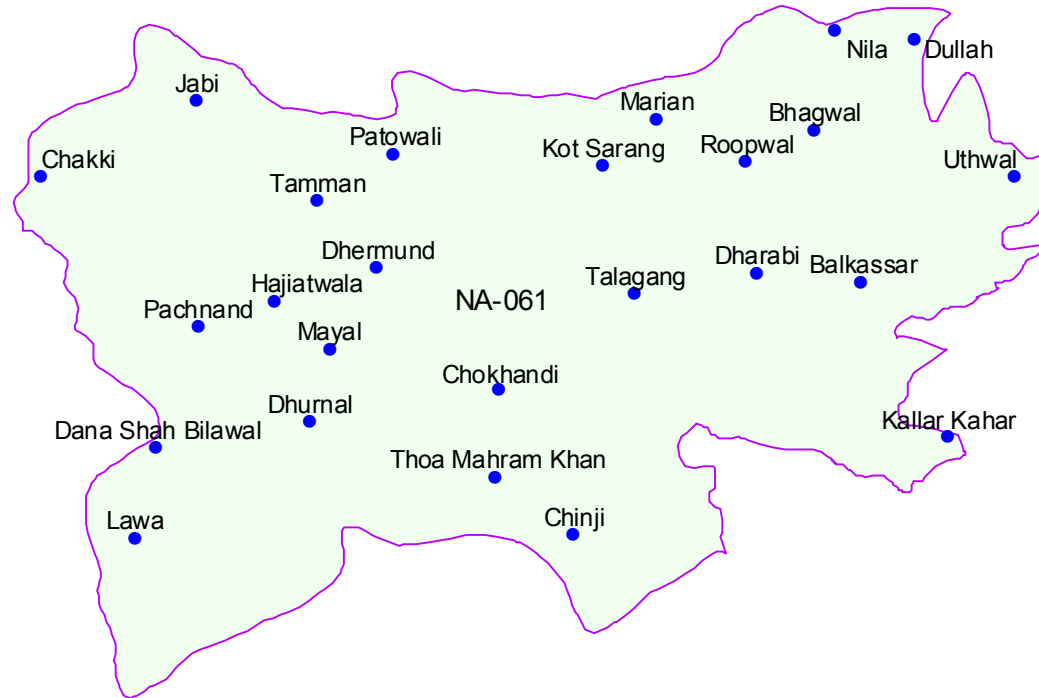

NA-61  
Chakwal-II

- a) Talagang Tehsil
- b) The following Qanungo Halqas of Chakwal tehsil:-
  - i) Nila
  - ii) Balkaser Qanungo Halqa excluding Mureed Patwar Circle.
  - iii) Kallar Kahar Qanungo Halqa excluding the following Patwar Circles:-
    - a) Khai
    - b) Karooli
    - c) Khadola
    - d) Kherpur
    - e) Khokhar Bala
    - f) Bhaun of Chakwal district.

|            |          |
|------------|----------|
| Population | : 520336 |
| Male       | : 184498 |
| Female     | : 174295 |
| Total      | : 358793 |

● Localities  
□ Na-061