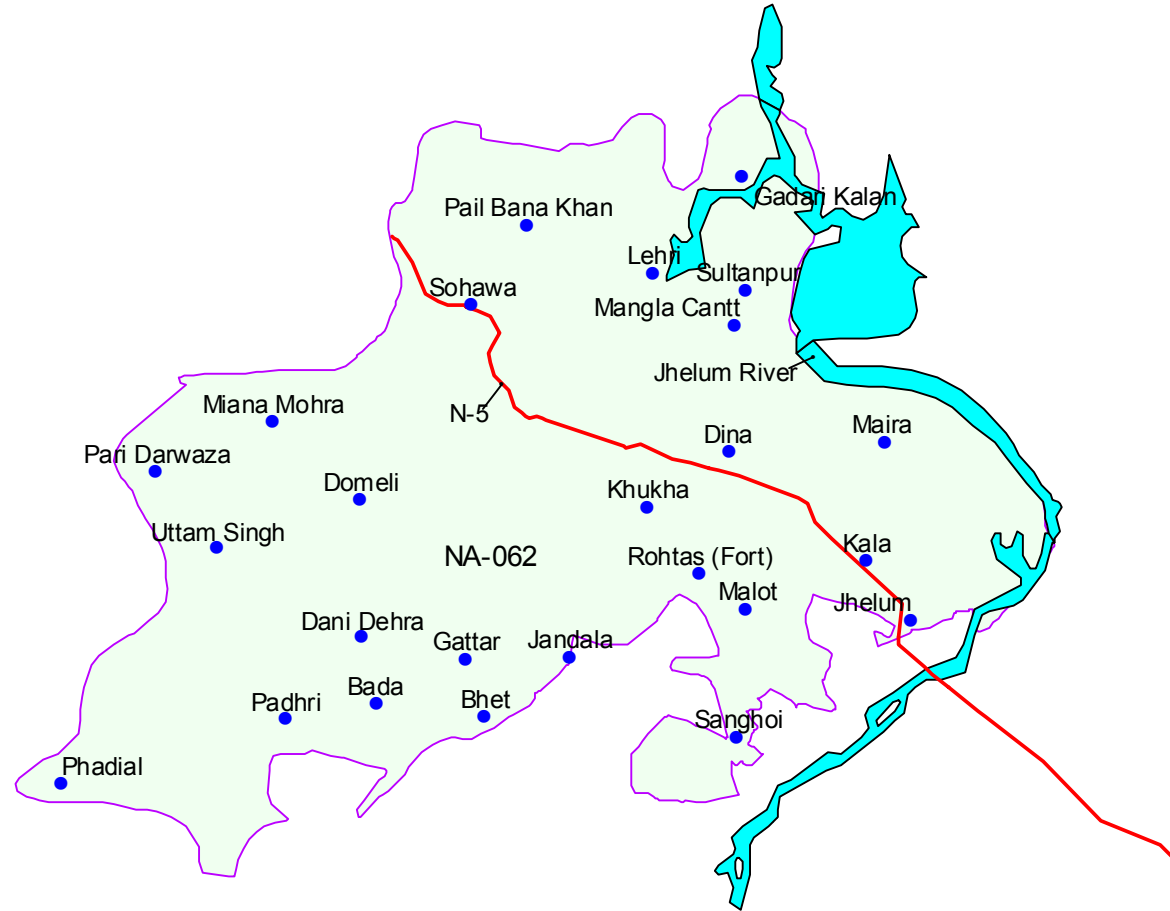

NA-62
Jhelum-I

- a) Sohawa Tehsil
 - b) Mangla Cantt
 - c) Dina Municipal Committee
 - d) Census Circle No.10, 13, 14, 15, and 16 of M.C. Jhelum
 - e) The following Qanungo Halqas of Jhelum Tehsil:-
 - i) Dina
 - ii) Dhaniala
 - iii) Kala Gujran
 - f) The following Patwar Circles of Jhelum Qanungo Halqa of Jhelum Tehsil:-
 - i) Dhariala
 - ii) Nathwala
 - iii) Watalian
 - iv) Jadah
- Of Jhelum district.

Population	: 460188
Male	: 147842
Female	: 142237
Total	: 290079

- Localities
- ▲ Nha
- River
- Na-062