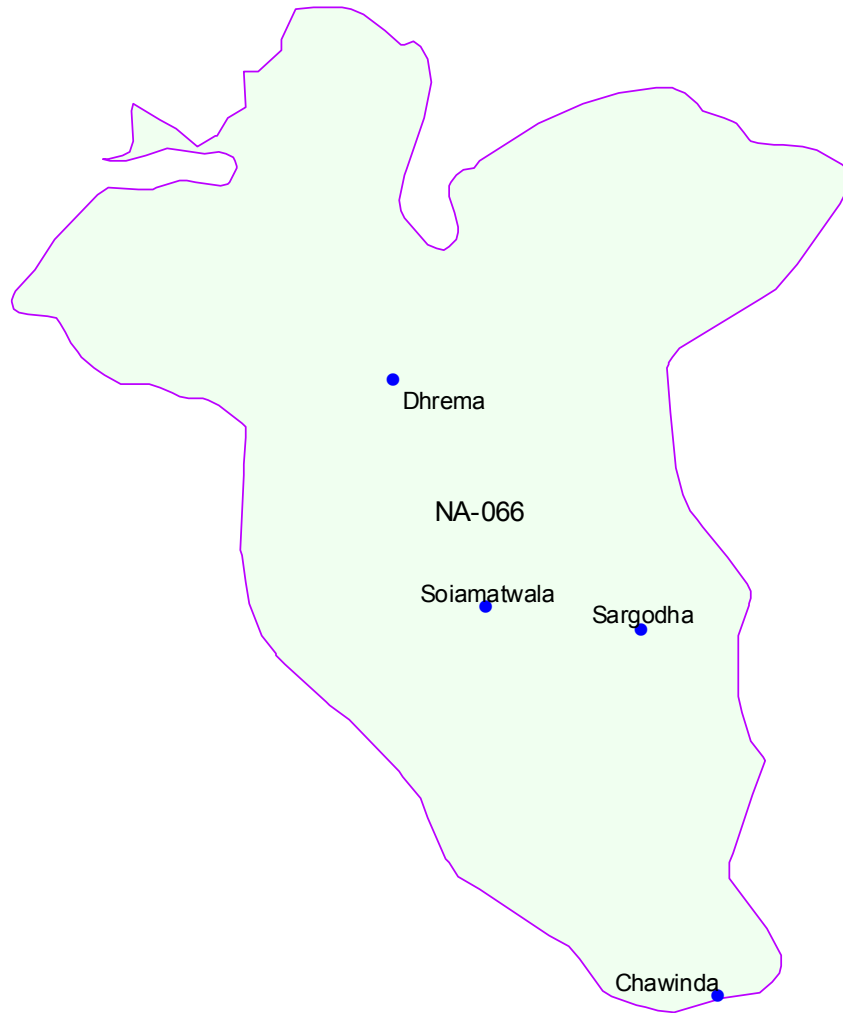

NA-66
Sargodha-III

- a) Sargodha M.C.
- b) Sargodha Cantt
- c) Sargodha Qanungo Halqa
of Sargodha tehsil of Sargodha district.

Population	: 546411
Male	: 151024
Female	: 131296
Total	: 282320

● Localities
□ Na-066

Copyrights © 2002 **ECIL** All Rights Reserved

4 0 4 8 Kilometers