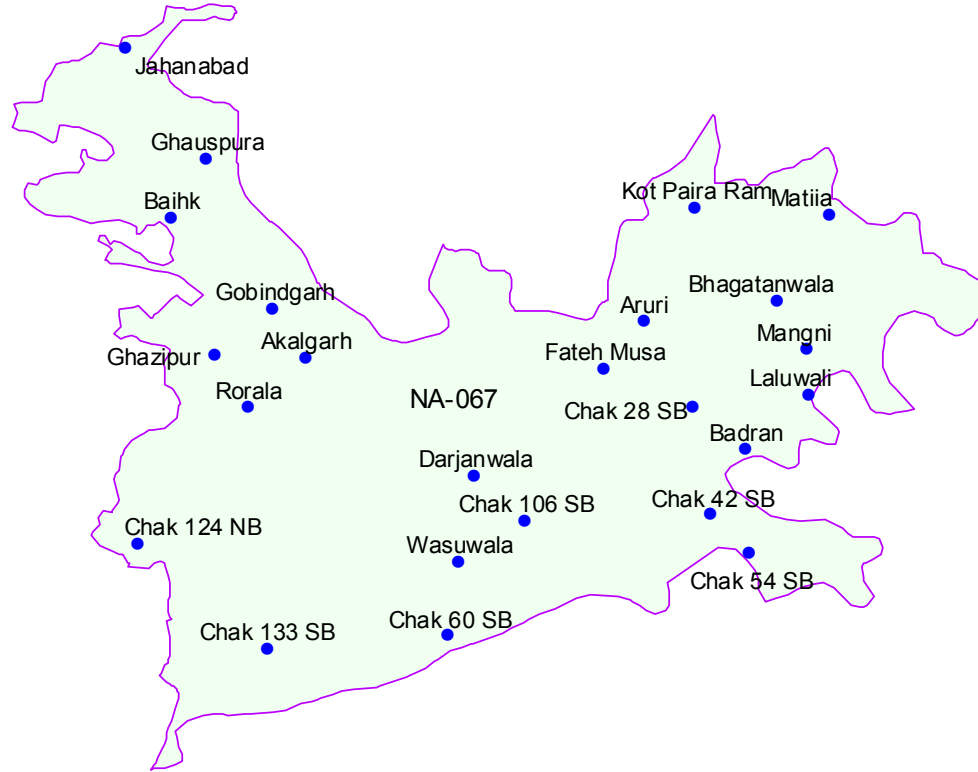

NA-67
Sargodha-IV

- a) The following Qanungo Halqas of Sargodha Tehsil:-
- i) Bhagtanwala
 - ii) Chak No.90/SB
 - iii) Chak No.46/SB
 - iv) Chak No.92/NB
 - v) Shaheenabad
- b) The following areas of Sillanwali Tehsil:-
- i) Sillanwali-II Qanungo Halqa
 - ii) The following Patwar Circles of Sillanwali-I Qanungo Halqa of Sillanwali tehsil:-
- i) Chak No.119/NB
 - ii) Chak No.122/NB
 - iii) Chak No.130/NB
 - iv) Chak No.132/SB
 - v) Chak No.135/SB
- of Sargodha district.

Population	: 530289
Male	: 161267
Female	: 144112
Total	: 305379

● Localities
□ Na-067