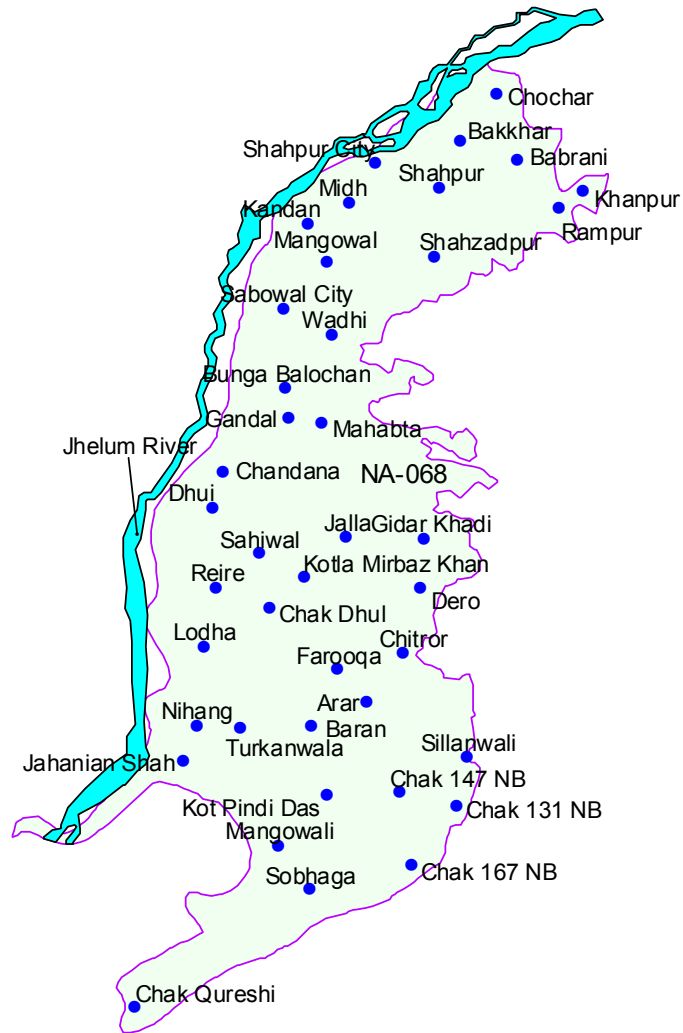

NA-68
Sargodha-V

- a) Shahpur Tehsil Excluding Jhawarian Town and Jhawarian Qanungo Halqa.
- b) Sahiwal Tehsil.
- c) Sillanwali Tehsil Excluding the following areas:-
 - i) Sillanwali-II Q.H
 - ii) The following Patwar Circles of Sillanwali-I Qanungo Halqa:-
 - iii) Chak No.119/NB
 - iv) Chak No.122/NB
 - v) Chak No.130/NB
 - vi) Chak No.132/SB and;
 - vii) Chak No.135/SB of Sargodha district.

Population	: 536461
Male	: 161490
Female	: 146311
Total	: 307801

- Localities
- River
- Na-068