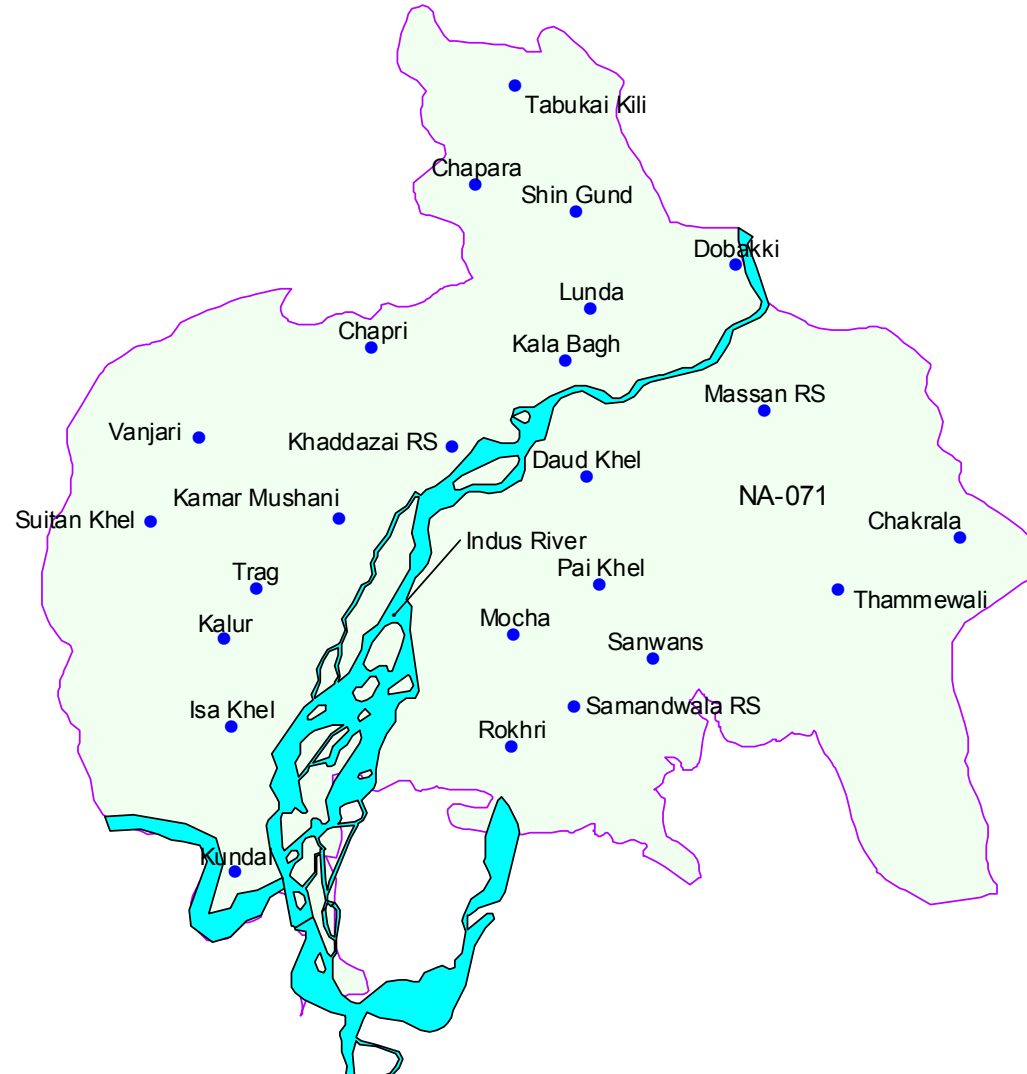

NA-71  
Mianwali-I.

- a) Isa Khel Tehsil
- b) Daud Khel Town;  
and
- c) The following Qanungo Halqas of  
Mianwali Tehsil:-
  - i) Chakrala
  - ii) Daud Khel
  - iii) Rokhri; and
- d) The following Patwar Circles of Musa  
Khel Qanungo Halqa of Mianwali Tehsil:-
  - i) Bori Khel; and
  - ii) Ghundi  
of Mianwali district.

Population	: 510911
Male	: 158369
Female	: 148854
Total	: 307223

- Localities
- River
- Na-071

Copyrights © 2002 **ECIL** All Rights Reserved

4 0 4 8 Kilometers