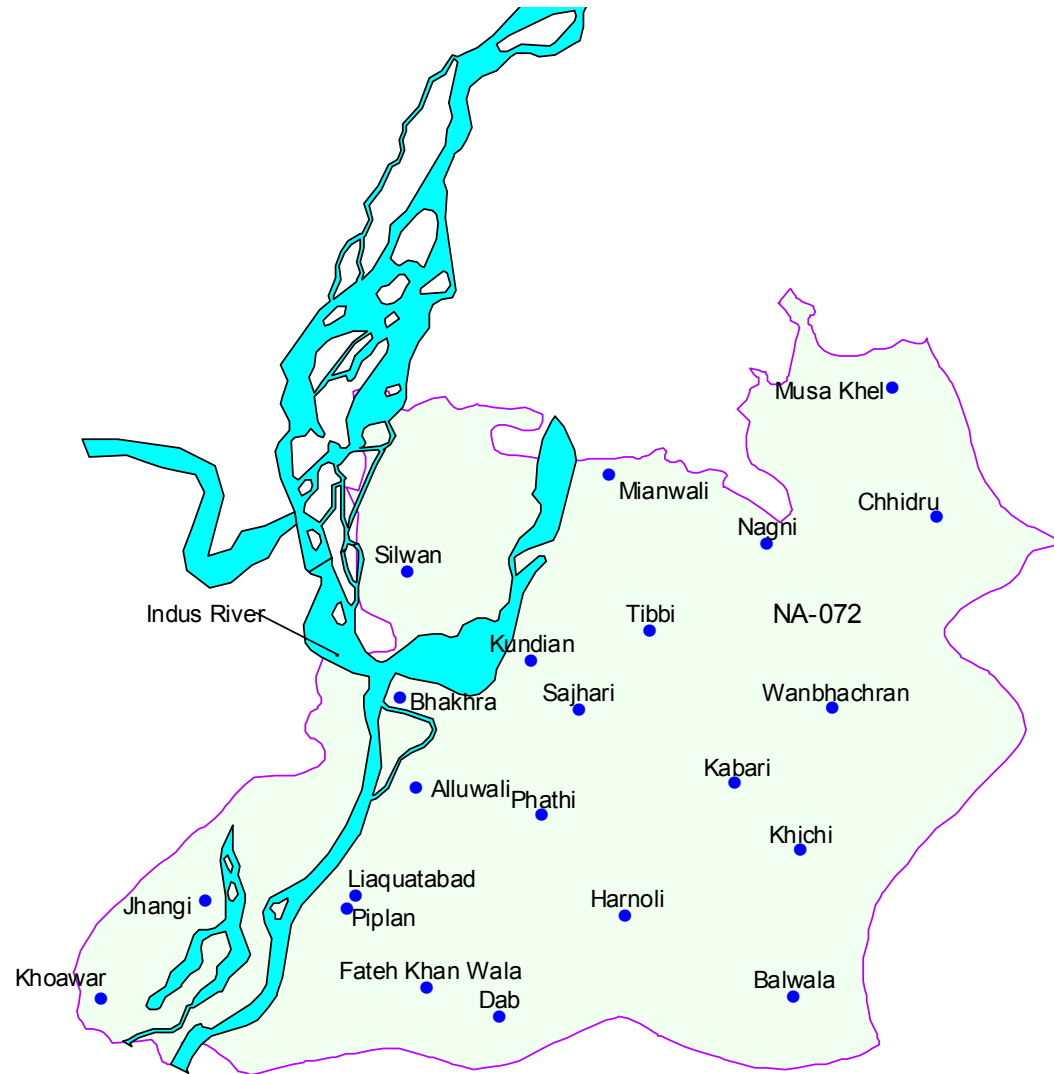

NA-72
Mianwali-II

a) Mianwali tehsil Excluding the following areas:-

- i) Daud Khel Town;
 - ii) Chakrala Q.H.
 - iii) Daud Khel Q.H.
 - iv) Rokhri Q.H; and
 - v) Bori Khel, PC,
- and
- vi) Ghundi PC of Musa Khel Q.H.

b) Piplan tehsil of Mianwali district.

Population	: 545709
Male	: 161705
Female	: 151080
Total	: 312785

- Localities
- River
- Na-072