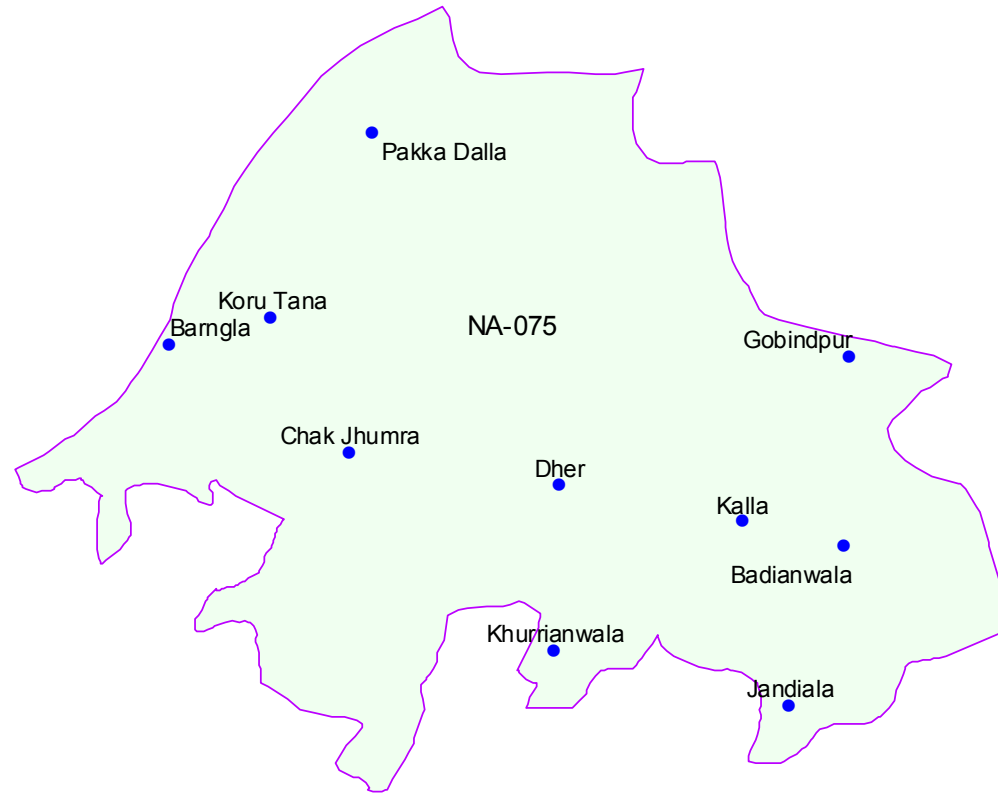

NA-75
Faisalabad-I

- a) Chak Jhumra Tehsil;
- b) Badianwala Qanungo Halqa of Jaranwala Tehsil;
- c) The following Patwar Circles of Khurianwala Qanungo Halqa of Jaranwala tehsil:-
 - (i) Chak 72/RB,
 - (ii) Chak 73/RB,
 - (iii) Chak 151/RB
- d) The following Patwar Circles of Gatwala Qanungo Halqa of Saddar Tehsil:-
 - (i) Chak 113/JB,
 - (ii) Chak 113/JB additional,
 - (iii) Chak 190/RB,
 - (iv) Chak 192/RB
 - (v) Chak 198/RBof Faisalabad District.

Population	: 488244
Male	: 155360
Female	: 142014
Total	: 297374

● Localities
□ Na-075