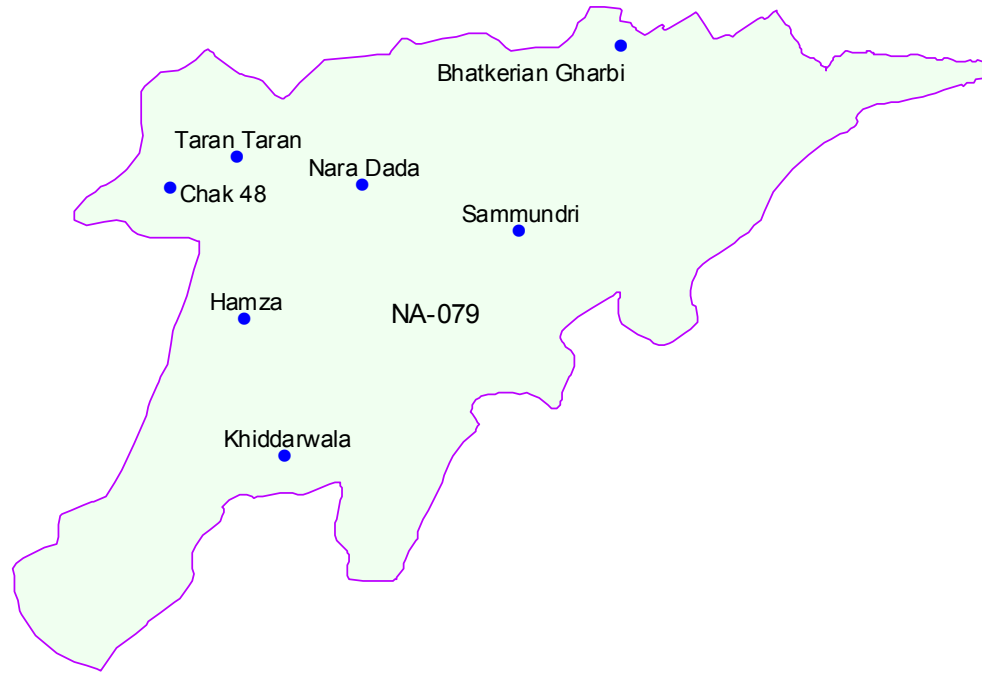

NA-79
Faisalabad-V.

Samundri Tehsil excluding Chak No.
230/GB, Patwar Circle of Karian Qanungo
Halqa of Faisalabad District.

Population	: 508637
Male	: 162332
Female	: 148517
Total	: 310849

● Localities
□ Na-079

Copyrights © 2002 **ECIL** All Rights Reserved

4 0 4 8 Kilometers