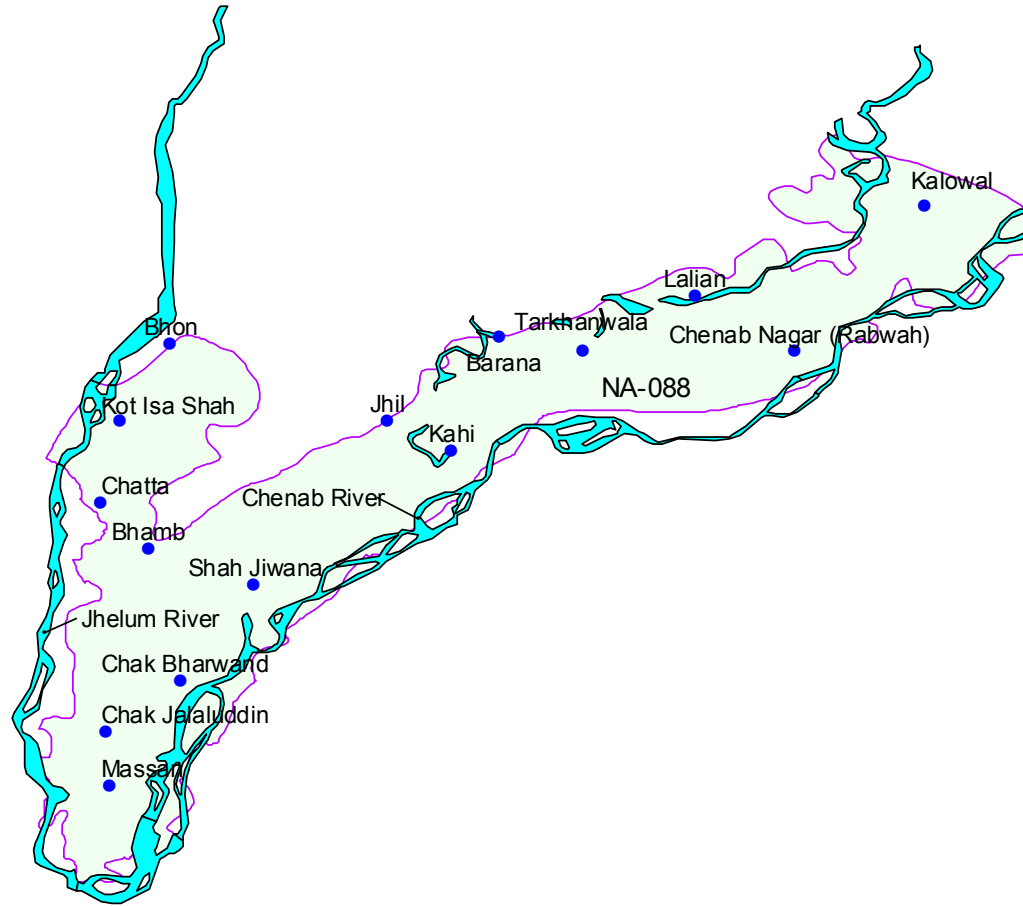

NA-88
Jhang-III.

- a) Lalian Town Committee
- b) Chenab Nagar Town Committee
- c) The following Qanungo Halqas of Chiniot Tehsil :-
 - i) Langar Makhdoom
 - ii) Ahmad Nagar
 - iii) Barana
 - iv) Sheikhan
 - v) Lalian
- d) The following Qanungo Halqas of Jhang Tehsil :-
 - i) Chela
 - ii) Shah Jewna
 - iii) Kot Esa Shah
 - iv) Hissam
 - iv) Qadirpur Excluding the following Patwar Circles :-
 - a) Chandana
 - b) Butta Kotla
 - c) Mari
 - Shah Sakhira.
 - v) Massan Qanungo Halqa Excluding the following Patwar Circles :-
 - a) Chone
 - b) Kot Maldave
 - c) Dosa
 - d) Munday Syed

Population	: 564059
Male	: 174571
Female	: 153750
Total	: 328321

- Localities
- River
- Na-088