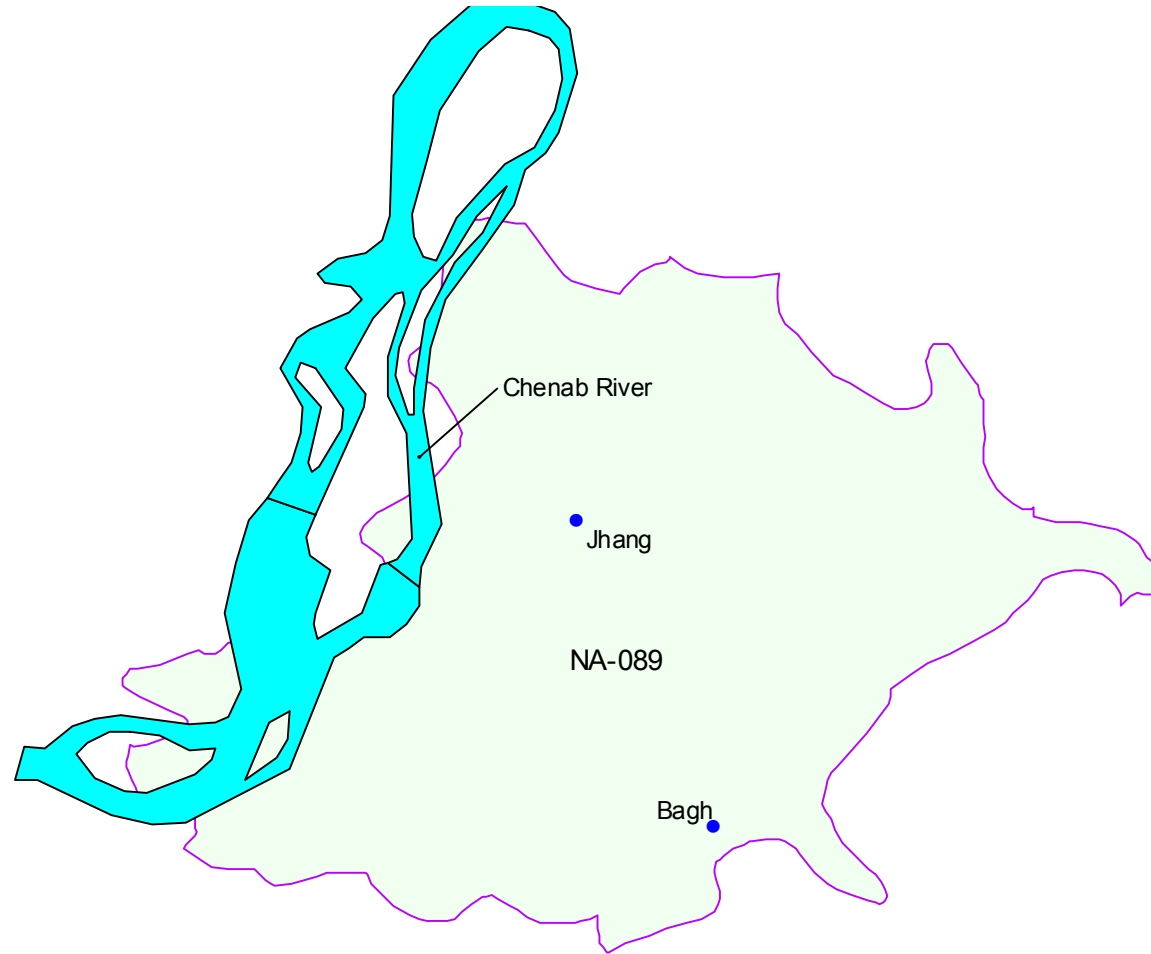

NA-89
Jhang-IV.

- a) Jhang Municipal Committee
 - b) Patoana Patwar Circle of Jhang-II
 - c) Bagh Town Committee
 - d) The following Qanungo Halqas of Jhang Tehsil :-
 - i) Jhang-I
 - ii) Mighiana excluding the following Patwar Circles :-
 - a) Malhoana
 - b) Bhagri
 - c) Haveli Lal
 - d) Majhi Sultan
 - e) Chak No.454 Patwar Circle of Kot Lakhanana Qanungo Halqa of Jhang Tehsil.
- of Jhang district.

Population	: 428290
Male	: 129135
Female	: 115264
Total	: 244399

- Localities
- River
- Na-089